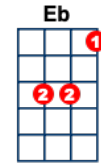

## VERSE

G C D7  
Everyday, it's a-gettin' closer

G C D7  
Goin' faster than a rollercoaster

G C D G  
Love like yours will surely come my way

C G D7  
A-hey, a-hey, hey

G C D7  
Everyday, it's a-gettin' faster

G C D7  
Everyone said go out and ask her

G C D G  
Love like yours will surely come my way

C G D7  
A-hey, a-hey, hey

## CHORUS

C  
Everyday seems a little longer

E  
Every way, love's a little stronger

Bb  
Come what may, do you ever long for  
Eb                    D D7  
True love from me?